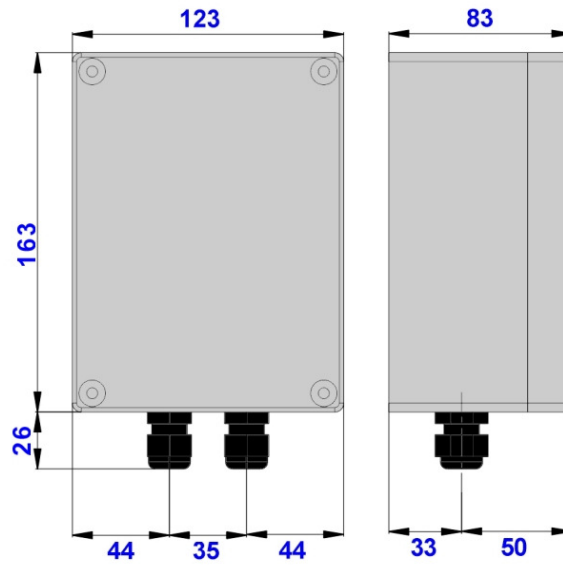

PS3 external power supply

The external power supply in weatherproof box mod. PS3 allows to feed the IR illuminators mod. **NYX ELI** 40-40DI-80-80DI directly from a 230Vac network voltage, with an output power of 50VA, ensuring in this way a maximum installation flexibility. To complete the range you can have the same power supply, but with a 110Vac supply voltage.

- DATA SHEET -

external power supply

the values are in millimeters

Input: 230Vac
Output: 24Vac
P max: 50VA
Dimensions: 163x123x83