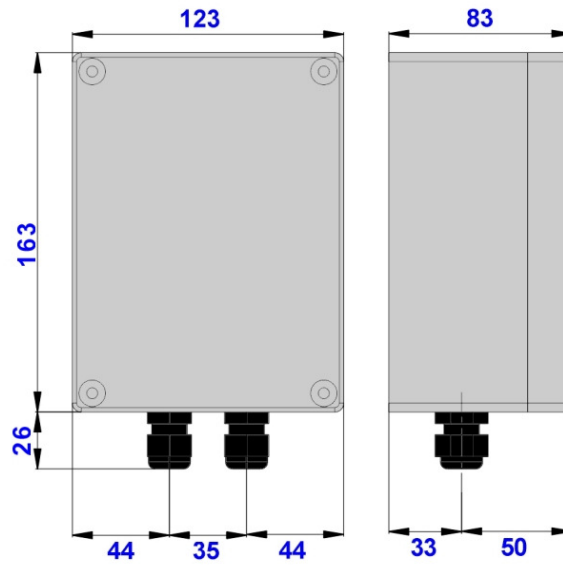

PS4 external power supply

The external power supply in weatherproof box mod. PS4 allows to feed the IR illuminators mod. **NYX ELI** 160-160DI directly from a 230Vac network voltage, with an output power of 100VA, ensuring in this way a maximum installation flexibility. To complete the range you can have the same power supply, but with a 110Vac supply voltage.

- DATA SHEET -

external power supply

the values are in millimeters

Input: 230Vac
Output: 24Vac
P max: 100VA
Dimensions: 163x123x83